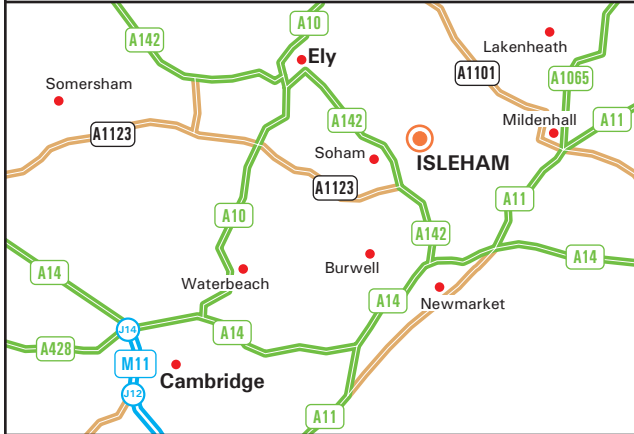

Isleham Fresh Produce Ltd
 Whitehall Farm
 Temple Road
 Isleham
 Ely CB7 5RF
 Tel: +44 (0)1638 780087
 Fax: +44 (0)1638 780056

From M11 J9

Leave the M11 at Junction 9 (signed Newmarket & A11).
 Join the A11 towards Newmarket and continue until the junction with the A14
 Join the A14 towards Newmarket & Bury St. Edmunds.
 Remain on the A14 until the junction with the A142 (J37) to the north of Newmarket.
 At the end of the slip road, turn left onto the A142 (Fordham Road) towards Soham and Ely.
 At the next roundabout take the first exit remaining on the A142 (Fordham By-Pass).
 Continue straight over the next roundabout.
 At the next roundabout take the third exit, remaining on the A142.
 Turn right onto East Fen Drove (signed Isleham).
 Continue along East Fen Drove until the T-junction.
 Turn left onto Common Gate Drove
 We are located at the end of the road (see inset).

By Train

Ely is the nearest station (16 miles away) and receives services from London Kings Cross, Cambridge, Kings Lynn, Norwich, Birmingham New Street, Leicester, Manchester Piccadilly, Peterborough and Stansted Airport. Taxis are available at Ely station.